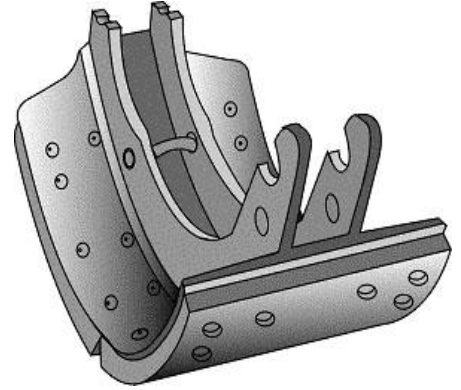

$\frac{3}{4}$ " Doors **\$ 830.00 per set**

Brake Replacement Special

**Labor per Wheel without
Wheel seal replacement \$60.00**

Labor per Wheel with Wheel

Seal Replacement \$ 66.00

New Arvin Meritor Midgrade Brake Kits